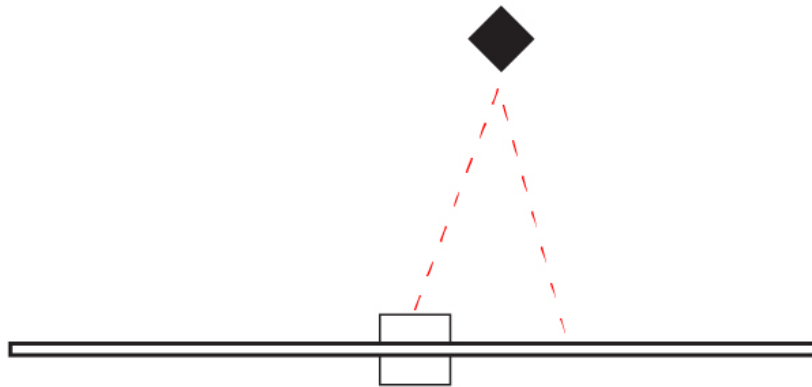

D43016-

PROJECT

TYPE

SPECIFIER

QUANTITY

DATE